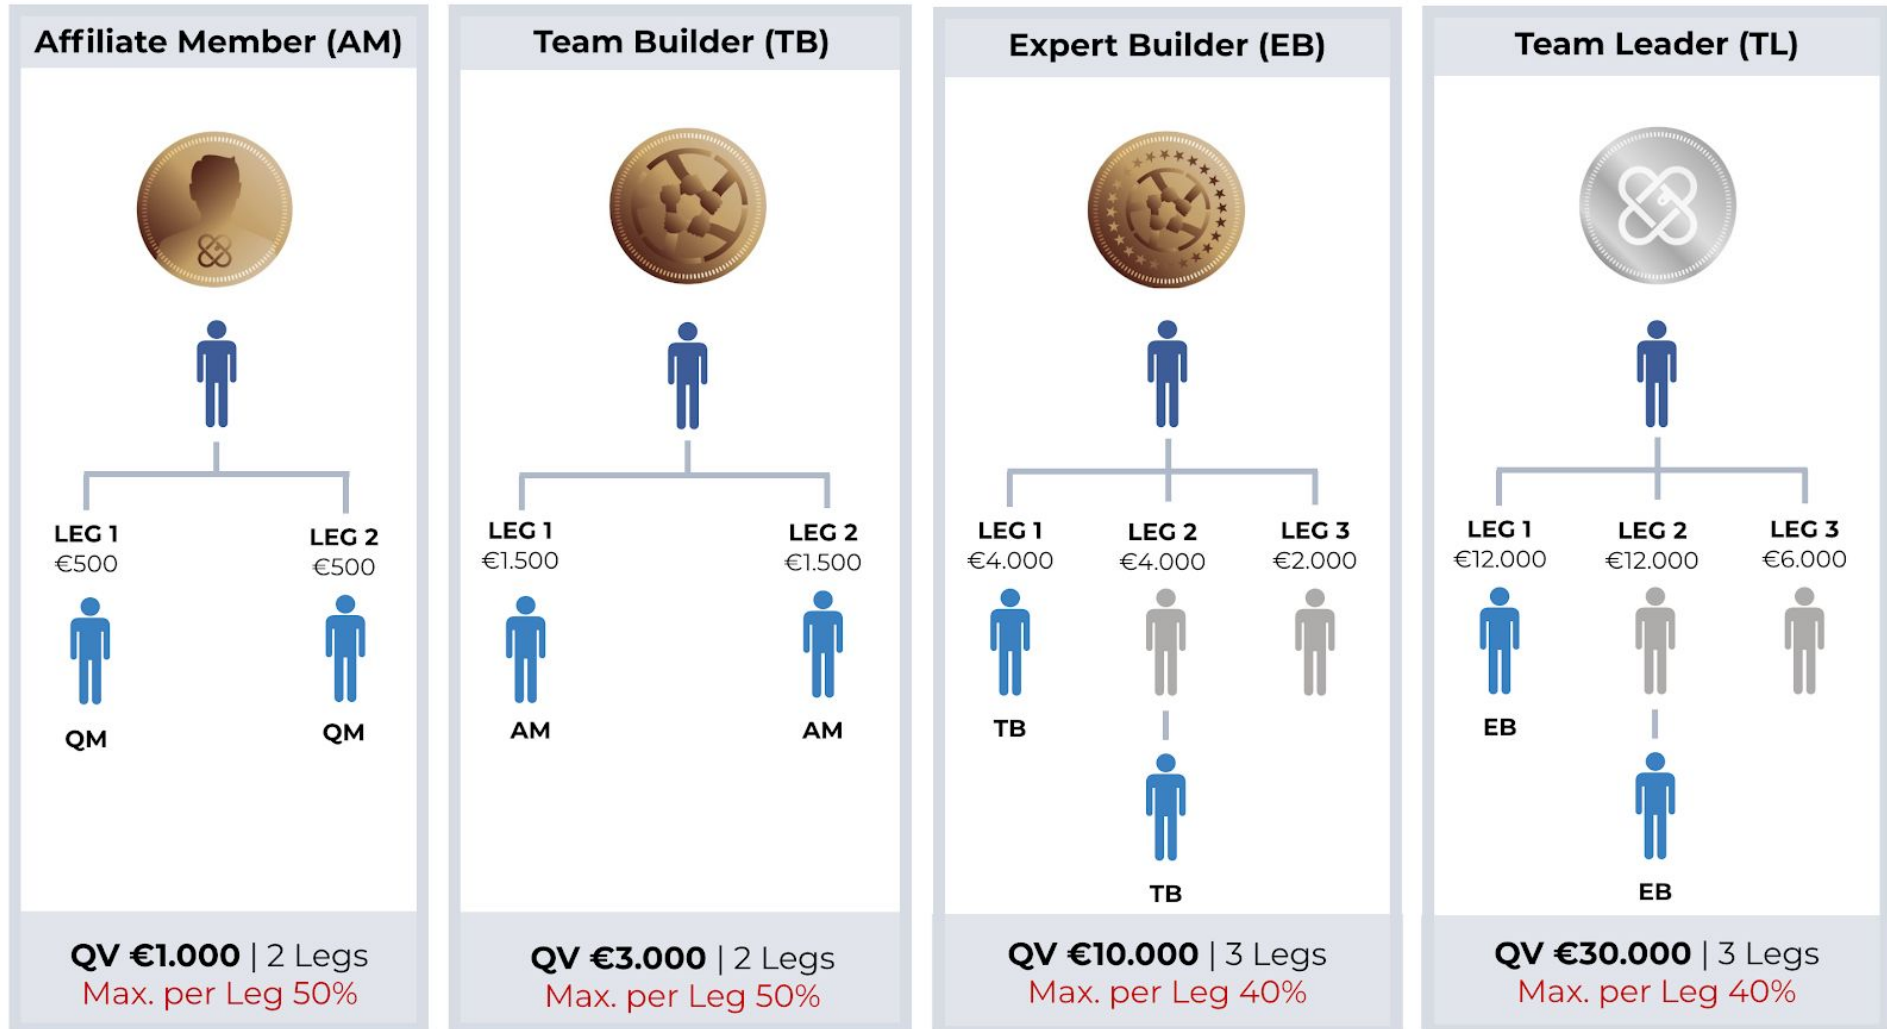

EXW DIRECT MATCHING BONUS										
Direct Partner	1	2	5	10	15	20	25	30	40	50
Level 1	20%	50%	55%	60%	65%	70%	75%	80%	100%	120%

Team Matching Bonus

The matching bonus on your downline from **level 2 to 30**, depending on your rank.

Infinity Bonus

Ambassadors and above qualify for the infinity bonus: **level 2+**
Accumulation applied: e.g. a SVP earns both VP and SVP bonuses (2.5% + 2.5% = 5%) on volume not blocked by a VP:
Same rank or above **blocks bonus. *Max. cap applied according to rank.**

KYC Procedure

Only KYC approved accounts count towards **Level 1 and Career Plan qualification** **Valid from 1.1.2020.*
Commission from NOT KYC approved accounts **are still paid.**

EXW CAREER PLAN

EXW CAREER PLAN & TEAM MATCHING BONUS					LEADERSHIP			AMBASSADORS CLUB			
RANK	Qualified Member	Affiliate Member	Team Builder	Expert Builder	Team Leader	Executive Team Leader	Regional Director	EXW Ambassador	Vice President	Senior Vice President	Chair Person
Direct Partners	0	2	2	3	3	4	4	4	4	5	5
Qualified Volume	300	1000	3.000	10.000	30.000	100.000	300.000	1.000.000	3.000.000	10.000.000	30.000.000
Max. % per Leg	100%	50%	50%	40%	40%	30%	30%	25%	25%	20%	20%
Minimum Legs	0	2	2	3	3	4	4	4	4	5	5
2nd		15%	15%	15%	15%	15%	15%	15%	15%	15%	15%
3rd			10%	10%	10%	10%	10%	10%	10%	10%	10%
4th				10%	10%	10%	10%	10%	10%	10%	10%
5th					10%	10%	10%	10%	10%	10%	10%
6th					5%	5%	5%	5%	5%	5%	5%
7-9						5%	5%	5%	5%	5%	5%
10-13							4%	4%	4%	4%	4%
14-18								3%	3%	3%	3%
19-22									3%	3%	3%
23-26										2%	2%
27-30											1%
Infinity*								+2.5%	+2.5%	+2.5%	+2.5%

EXW 'BEGINNER' RANKS

EXW 'ADVANCED' RANKS

EXW 'EXPERT' RANKS