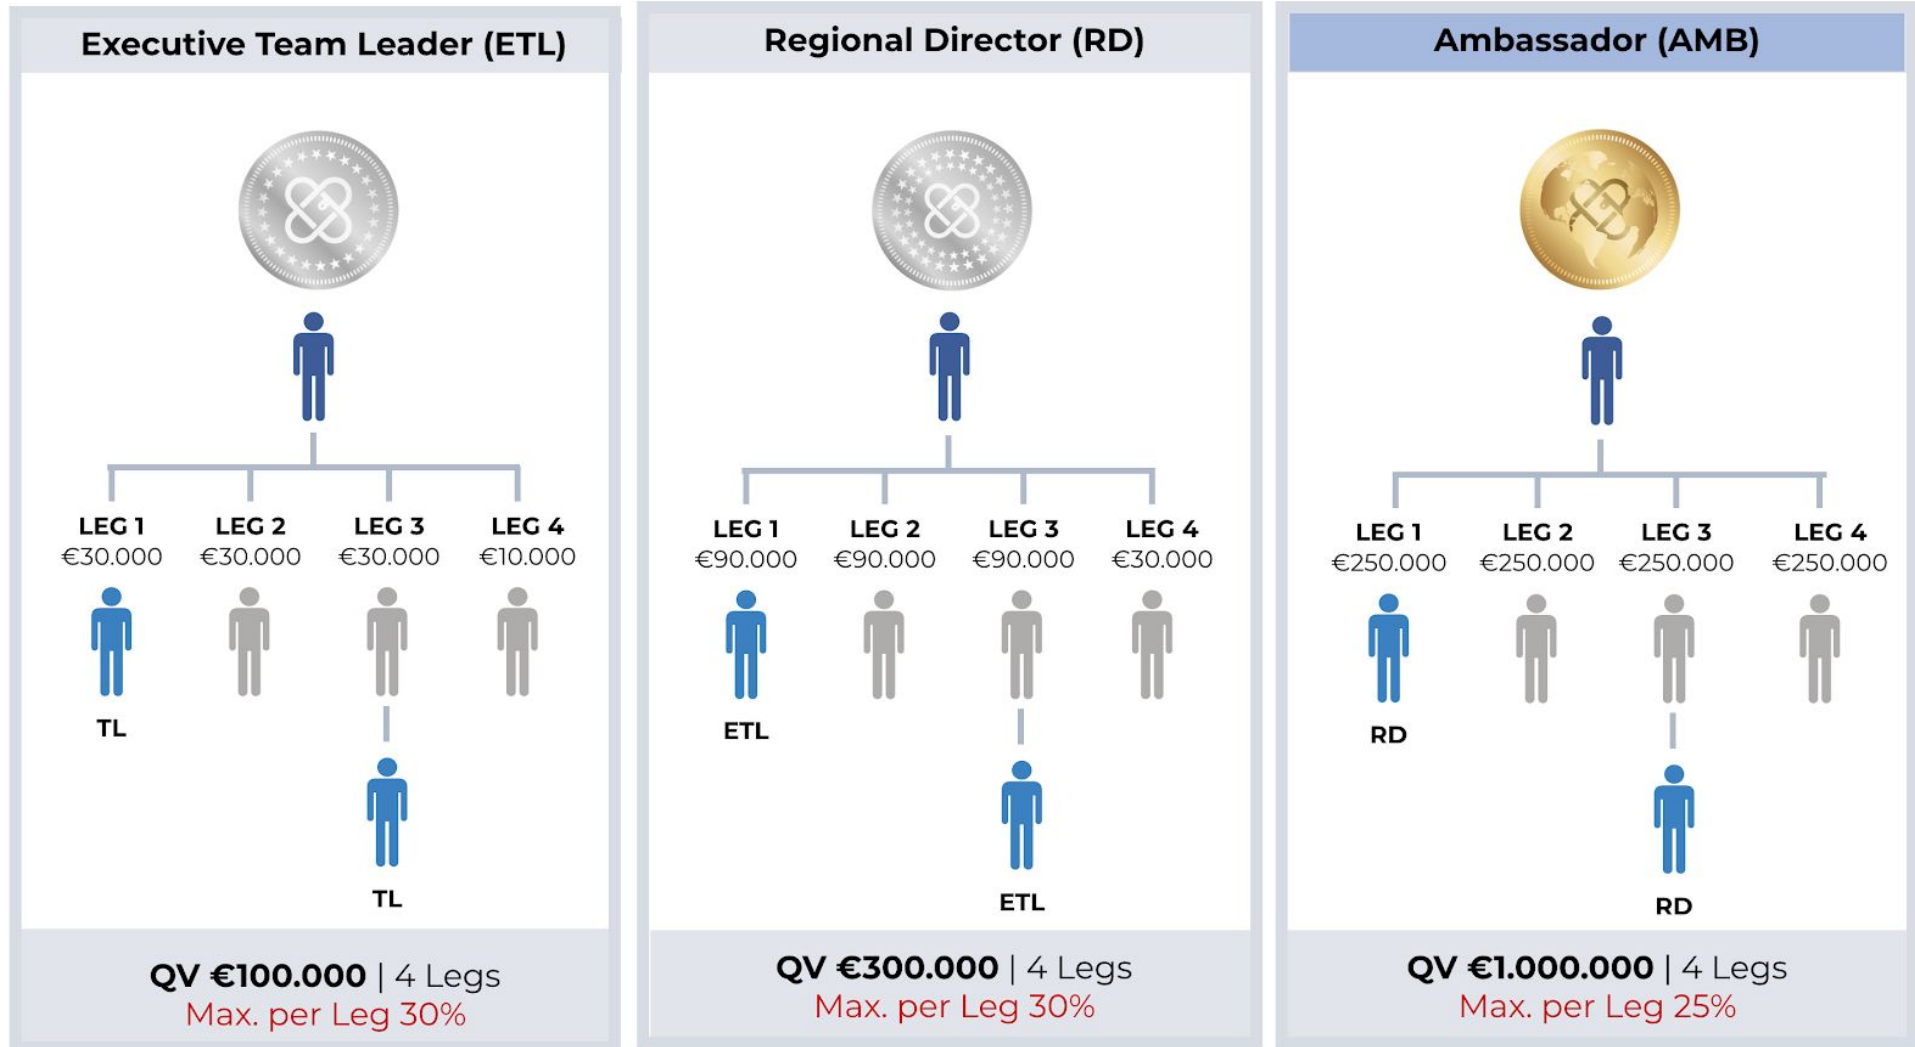

EXW DIRECT MATCHING BONUS										
Direct Partner	1	2	5	10	15	20	25	30	40	50
Level 1	20%	50%	55%	60%	65%	70%	75%	80%	100%	120%

Team Matching Bonus

The matching bonus on your downline from **level 2 to 30**, depending on your rank.

Infinity Bonus

Ambassadors and above qualify for the infinity bonus: **level 2+**
Accumulation applied: e.g. a SVP earns both VP and SVP bonuses (2.5% + 2.5% = 5%) on volume not blocked by a VP:
Same rank or above **blocks bonus. *Max. cap applied according to rank.**

KYC Procedure

Only KYC approved accounts count towards **Level 1 and Career Plan qualification** **Valid from 1.1.2020.*
Commission from NOT KYC approved accounts **are still paid.**

EXW CAREER PLAN

EXW CAREER PLAN & TEAM MATCHING BONUS					LEADERSHIP			AMBASSADORS CLUB			
RANK	Qualified Member	Affiliate Member	Team Builder	Expert Builder	Team Leader	Executive Team Leader	Regional Director	EXW Ambassador	Vice President	Senior Vice President	Chair Person
Direct Partners	0	2	2	3	3	4	4	4	4	5	5
Qualified Volume	300	1000	3.000	10.000	30.000	100.000	300.000	1.000.000	3.000.000	10.000.000	30.000.000
Max. % per Leg	100%	50%	50%	40%	40%	30%	30%	25%	25%	20%	20%
Minimum Legs	0	2	2	3	3	4	4	4	4	5	5
2nd		15%	15%	15%	15%	15%	15%	15%	15%	15%	15%
3rd			10%	10%	10%	10%	10%	10%	10%	10%	10%
4th				10%	10%	10%	10%	10%	10%	10%	10%
5th					10%	10%	10%	10%	10%	10%	10%
6th					5%	5%	5%	5%	5%	5%	5%
7-9						5%	5%	5%	5%	5%	5%
10-13							4%	4%	4%	4%	4%
14-18								3%	3%	3%	3%
19-22									3%	3%	3%
23-26										2%	2%
27-30											1%
Infinity*								+2.5%	+2.5%	+2.5%	+2.5%

EXW 'BEGINNER' RANKS

EXW 'ADVANCED' RANKS

EXW 'EXPERT' RANKS